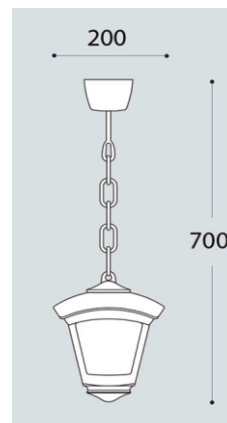

Item No: CPZ-JSTY13-D
Lamp Body: Resin
Diffuser: Anti-UV
Lamp Base: E27
Finish: BK/GY/WH optional