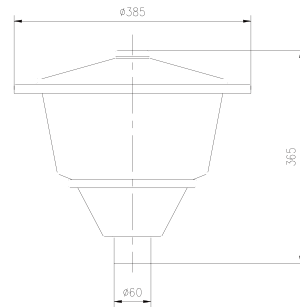

CPZ-JSTY-08B

CPZ-JSTY-08

Outline dimension

CPZ-JSTY-08C

Application of light source:

* Metal halide lamp, high pressur sodium lamp, energy-saving lamps and LED etc.

Application areas:

* Square, park, garden, walking street and afforest area etc.

CPZ-JSTY-11

Outline dimension

CPZ-JSTY-12A

Outline dimension

Application of light source:

* Metal halide lamp, high pressur sodium lamp, energy-saving lamps and LED etc.

Application areas:

* Square, park, garden, walking street and afforest area etc.