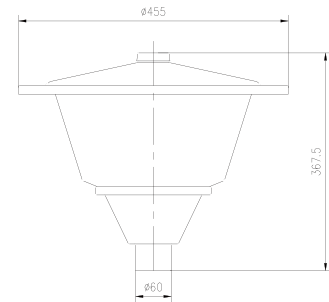

CPZ-JSTY-08B

CPZ-JSTY-08

Outline dimension

CPZ-JSTY-08C

Application of light source:

* Metal halide lamp, high pressur sodium lamp, energy-saving lamps and LED etc.

Application areas:

* Square, park, garden, walking street and afforest area etc.

CPZ-JSTY-11

Outline dimension

CPZ-JSTY-12A

Outline dimension

Application of light source:

* Metal halide lamp, high pressur sodium lamp, energy-saving lamps and LED etc.

Application areas:

* Square, park, garden, walking street and afforest area etc.