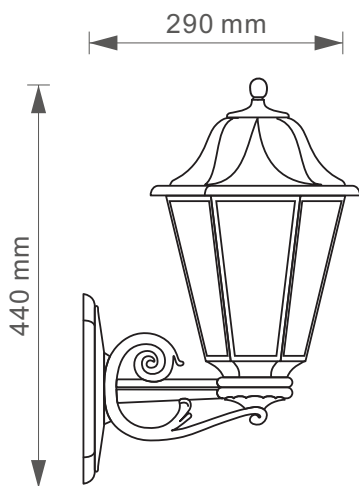

Finish: Black ☒ Grey ☐ White ☐

CPZ-JSTY09C-W