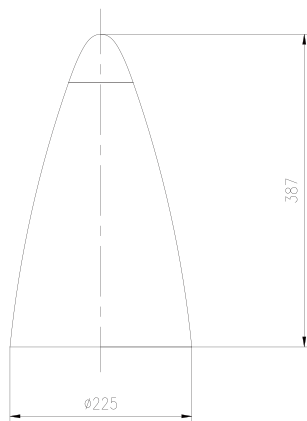

CPZ-JSTY-11

Outline dimension

CPZ-JSTY-12A

Outline dimension

Application of light source:

* Metal halide lamp, high pressur sodium lamp, energy-saving lamps and LED etc.

Application areas:

* Square, park, garden, walking street and afforest area etc.