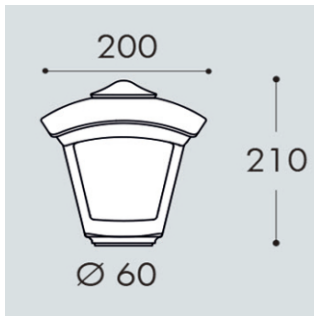

Item No: CPZ-JSTY13-H
Lamp Body: Resin
Diffuser: Anti-UV
Lamp Base: E27
Finish: BK/GY/WH optional

CPZ-JSTY13-H