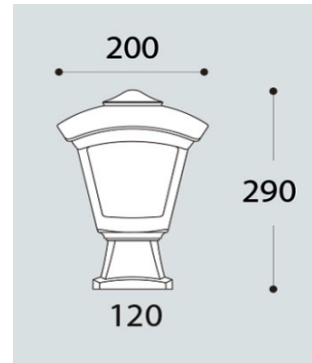

Resin Steel Garden & Outdoor Fixtures

CPZ-JSTYI3-S

Finish: Black ■ Grey ■ White □

CPZ-JSTYI3-H

CPZ-JSTYI3-W

CPZ-JSTYI3-D

Item No: CPZ-JSTY13-S
 Lamp Body: Resin
 Diffuser: Anti-UV
 Lamp Base: E27
 Finish: BK/GY/WH optional