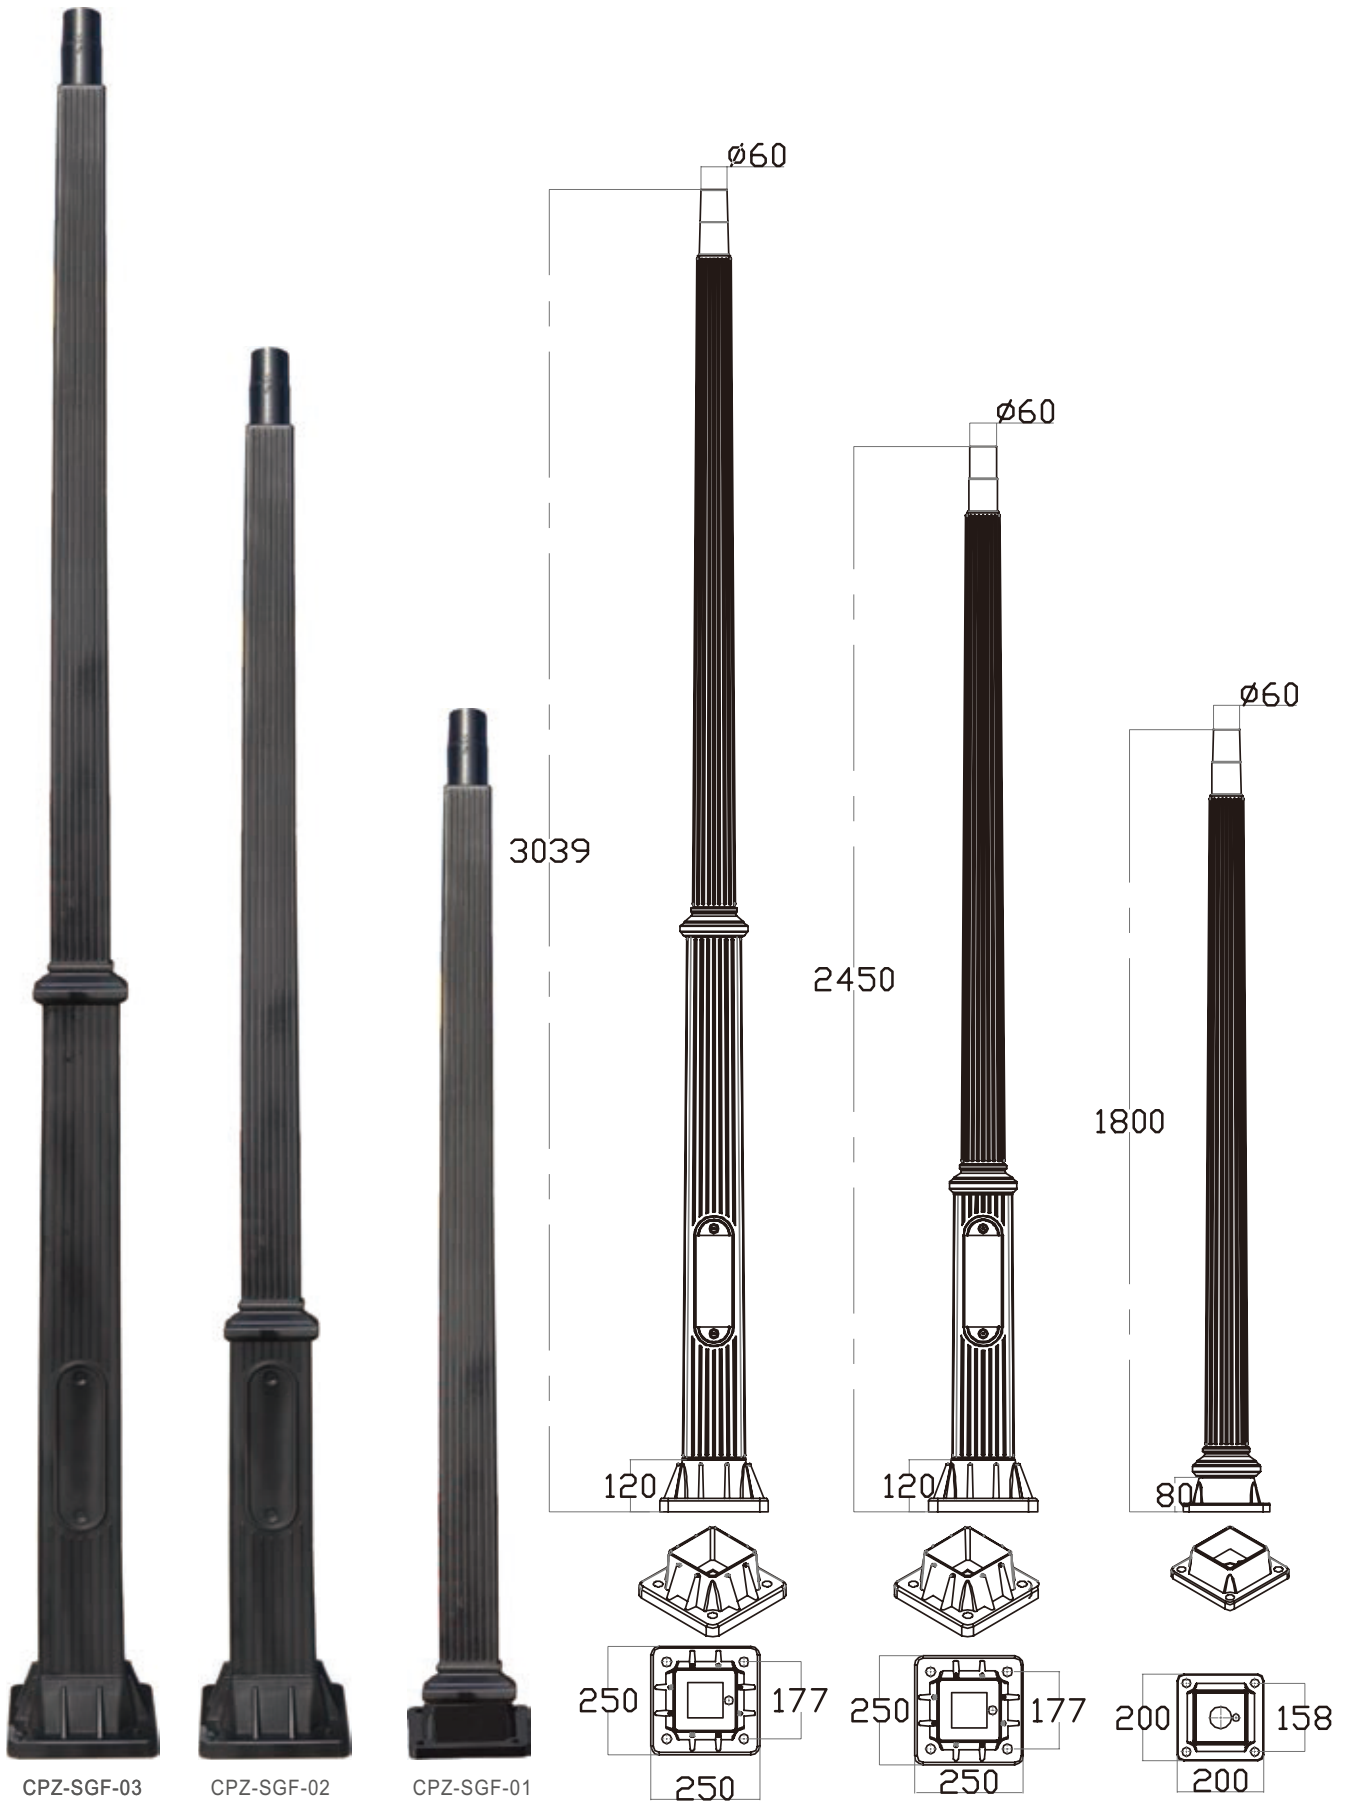

CPZ-SGF-03

CPZ-SGF-02

CPZ-SGF-01