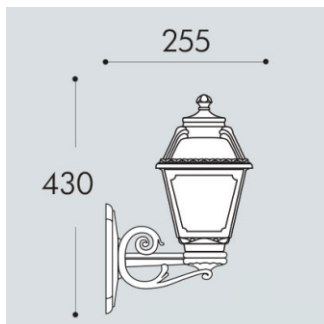

CPZ-JSTY09C-D

CPZ-JSTY09C-H

Installation case:

Item No: CPZ-JSTY15-S
 Lamp Body: Resin
 Diffuser: Anti-UV
 Lamp Base: E27
 Finish: BK/GY/WH optional

Finish: Black Grey White

Item No: CPZ-JSTY15-W
 Lamp Body: Resin
 Diffuser: Anti-UV
 Lamp Base: E27
 Finish: BK/GY/WH optional