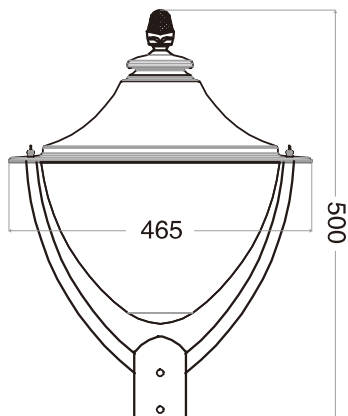

CPZ-JSTY-10A

CPZ-JSTY-10AD

Outline dimension

CPZ-JSTY-01A

CPZ-JSTY-01A

Internal Structure

Outline dimension

CPZ-JSTY-01A

CPZ-JSTY-08A

CPZ-JSTY-08A

Outline dimension

Application of light source:

* Metal halide lamp, high pressur sodium lamp, energy-saving lamps and LED etc.

Application areas:

* Square, park, garden, walking street and afforest area etc.