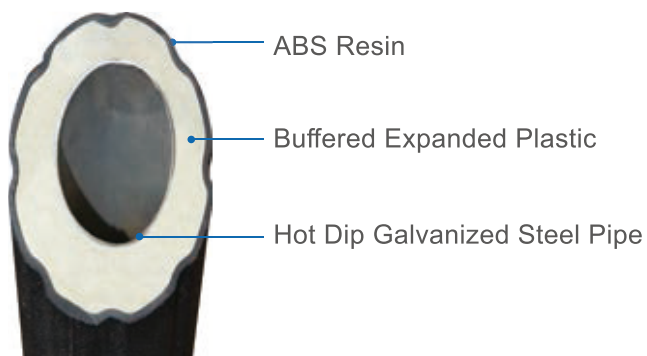

Finish: Black Grey White

CPZ-SGF-03

CPZ-SGF-02

CPZ-SGF-01

PRODUCT ADVANTAGES

Our Production System Offers Many Advantages:

Product advantage:

- * Protected against corrosion
- * Not-fading thanks to their U.V.ray treated colors
- * Double insulation
- * Rigid and shockproof materials
- * Manufactured from fireproof materials
- * Light and easy to transport
- * Manufactured according to european community's instructions