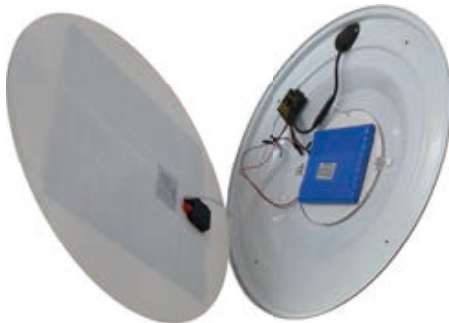

Internal Structure