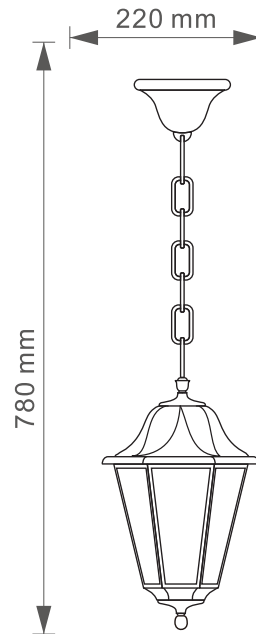

CPZ-JSTY09C-D

CPZ-JSTY09C-H

Installation case:

Item No: CPZ-JSTY15-S
 Lamp Body: Resin
 Diffuser: Anti-UV
 Lamp Base: E27
 Finish: BK/GY/WH optional

Finish: Black Grey White

Item No: CPZ-JSTY15-W
 Lamp Body: Resin
 Diffuser: Anti-UV
 Lamp Base: E27
 Finish: BK/GY/WH optional