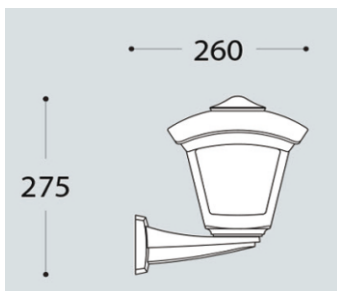

Finish: Black ☒ Grey ☒ White ☐

Item No: CPZ-JSTY13-W
Lamp Body: Resin
Diffuser: Anti-UV
Lamp Base: E27
Finish: BK/GY/WH optional

CPZ-JSTY13-W