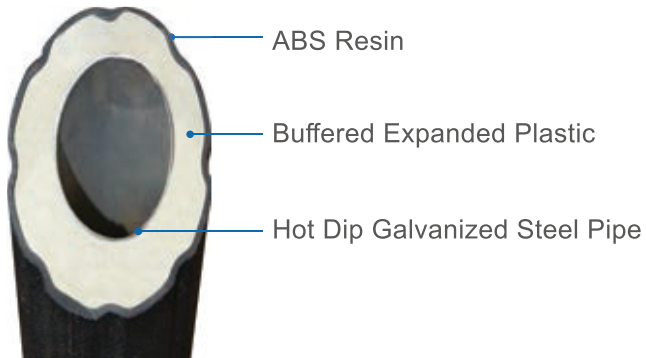

Finish: Black Grey White

CPZ-SGF-03

CPZ-SGF-02

CPZ-SGF-01

PRODUCT ADVANTAGES

Our Production System Offers Many Advantages:

Product advantage:

- * Protected against corrosion
- * Not-fading thanks to their U.V.ray treated colors
- * Double insulation
- * Rigid and shockproof materials
- * Manufactured from fireproof materials
- * Light and easy to transport
- * Manufactured according to european community's instructions