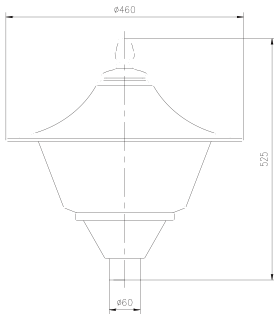

CPZ-JSTY-08B

CPZ-JSTY-08

Outline dimension

CPZ-JSTY-08C

Application of light source:

* Metal halide lamp, high pressur sodium lamp, energy-saving lamps and LED etc.

Application areas:

* Square, park, garden, walking street and afforest area etc.

CPZ-JSTY-11

Outline dimension

CPZ-JSTY-12A

Outline dimension

Application of light source:

* Metal halide lamp, high pressur sodium lamp, energy-saving lamps and LED etc.

Application areas:

* Square, park, garden, walking street and afforest area etc.