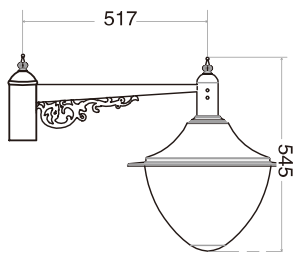

CPZ-JSTY-08B

Outline dimension

CPZ-JSTY-08C

Application of light source:

* Metal halide lamp, high pressur sodium lamp, energy-saving lamps and LED etc.

Application areas:

* Square, park, garden, walking street and afforest area etc.