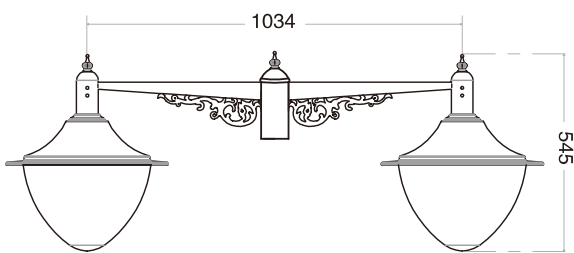

CPZ-JSTY-08B

Outline dimension

CPZ-JSTY-08C

Application of light source:

* Metal halide lamp, high pressur sodium lamp, energy-saving lamps and LED etc.

Application areas:

* Square, park, garden, walking street and afforest area etc.