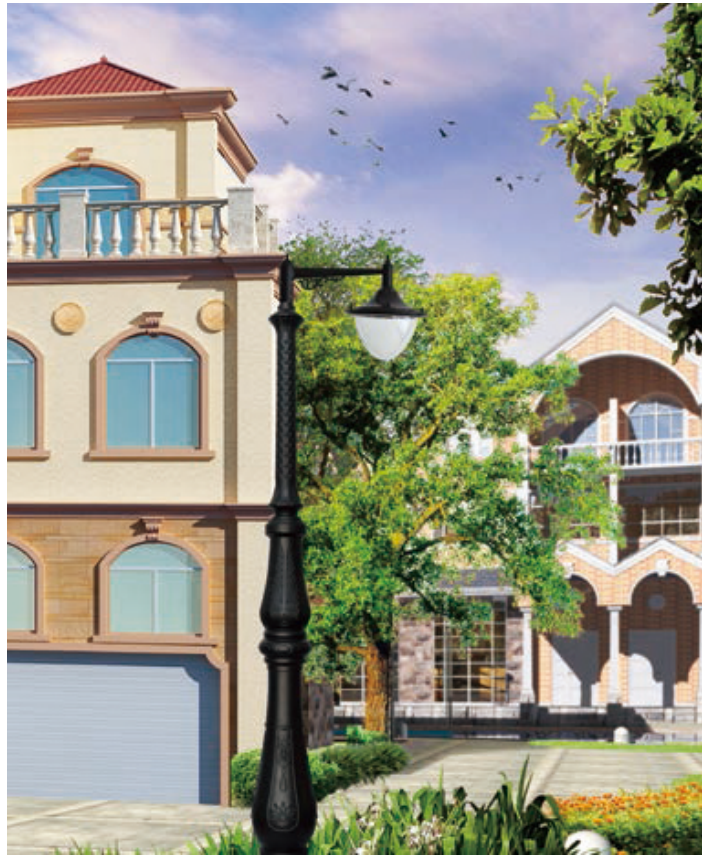

CPZ-JSTY-08B

CPZ-JSTY-08

Outline dimension