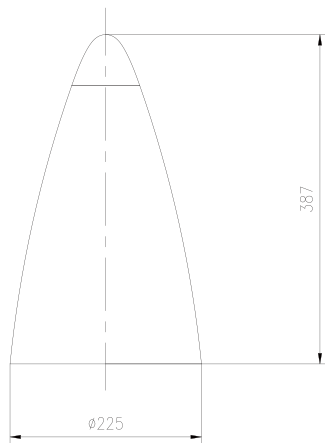

Outline dimension

Application of light source:

* Metal halide lamp, high pressure sodium lamp, energy-saving lamps and LED etc.

Application areas:

* Square, park, garden, walking street and afforest area etc.